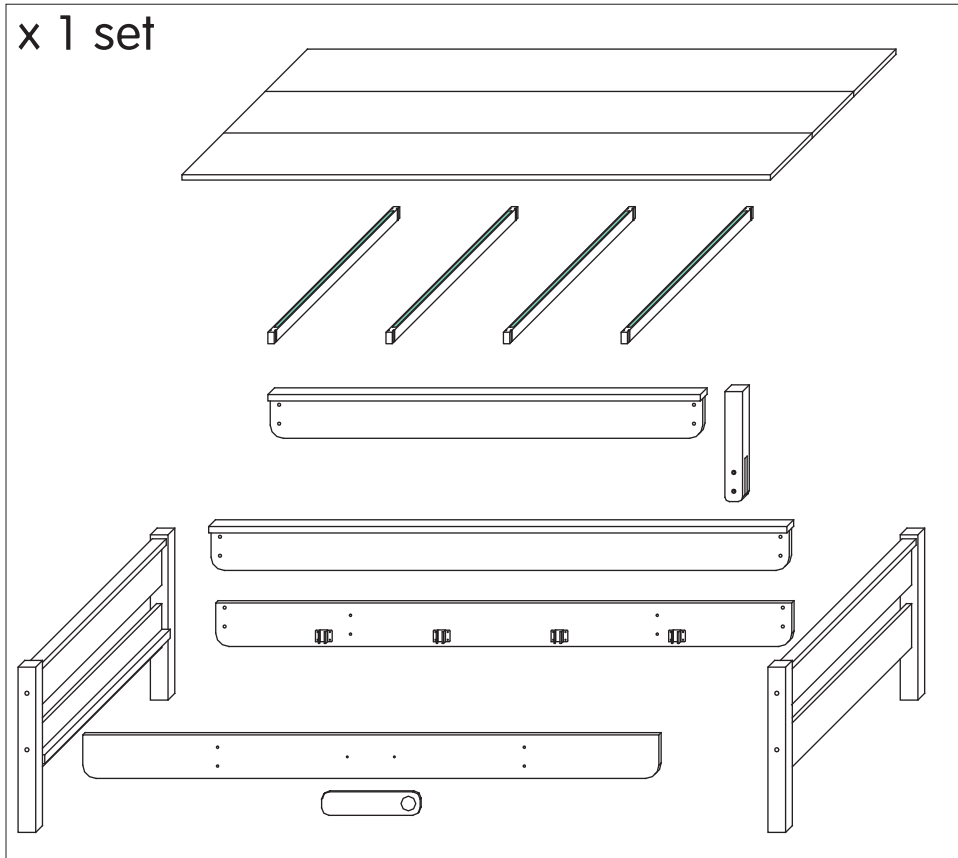

INSTRUCTION

[PARTS LIST]

x 1 set

x 1 set

WOODEN BEAR BED SERIES SUPER SINGLE LOW BUNK BED

Soopsori Co., Ltd
www.soopsori.com.cn
 All rights resered
 Designed by Soopsori Co., Ltd.

[Hardware list Bolts] scale 1:1

- M8-A** **Z-A** x 2 sets
- M8-B** **Z-A** x 14 sets
- M6-C** x 4 sets
- M6-D** x 2 pcs
- M8-E** x 8 pcs
- PCS** x 18 pcs
- Z-B (2holes)** x 4 pcs

***Door on Left hand side

! Derection of Holes
● OK!!!
○ NO!!