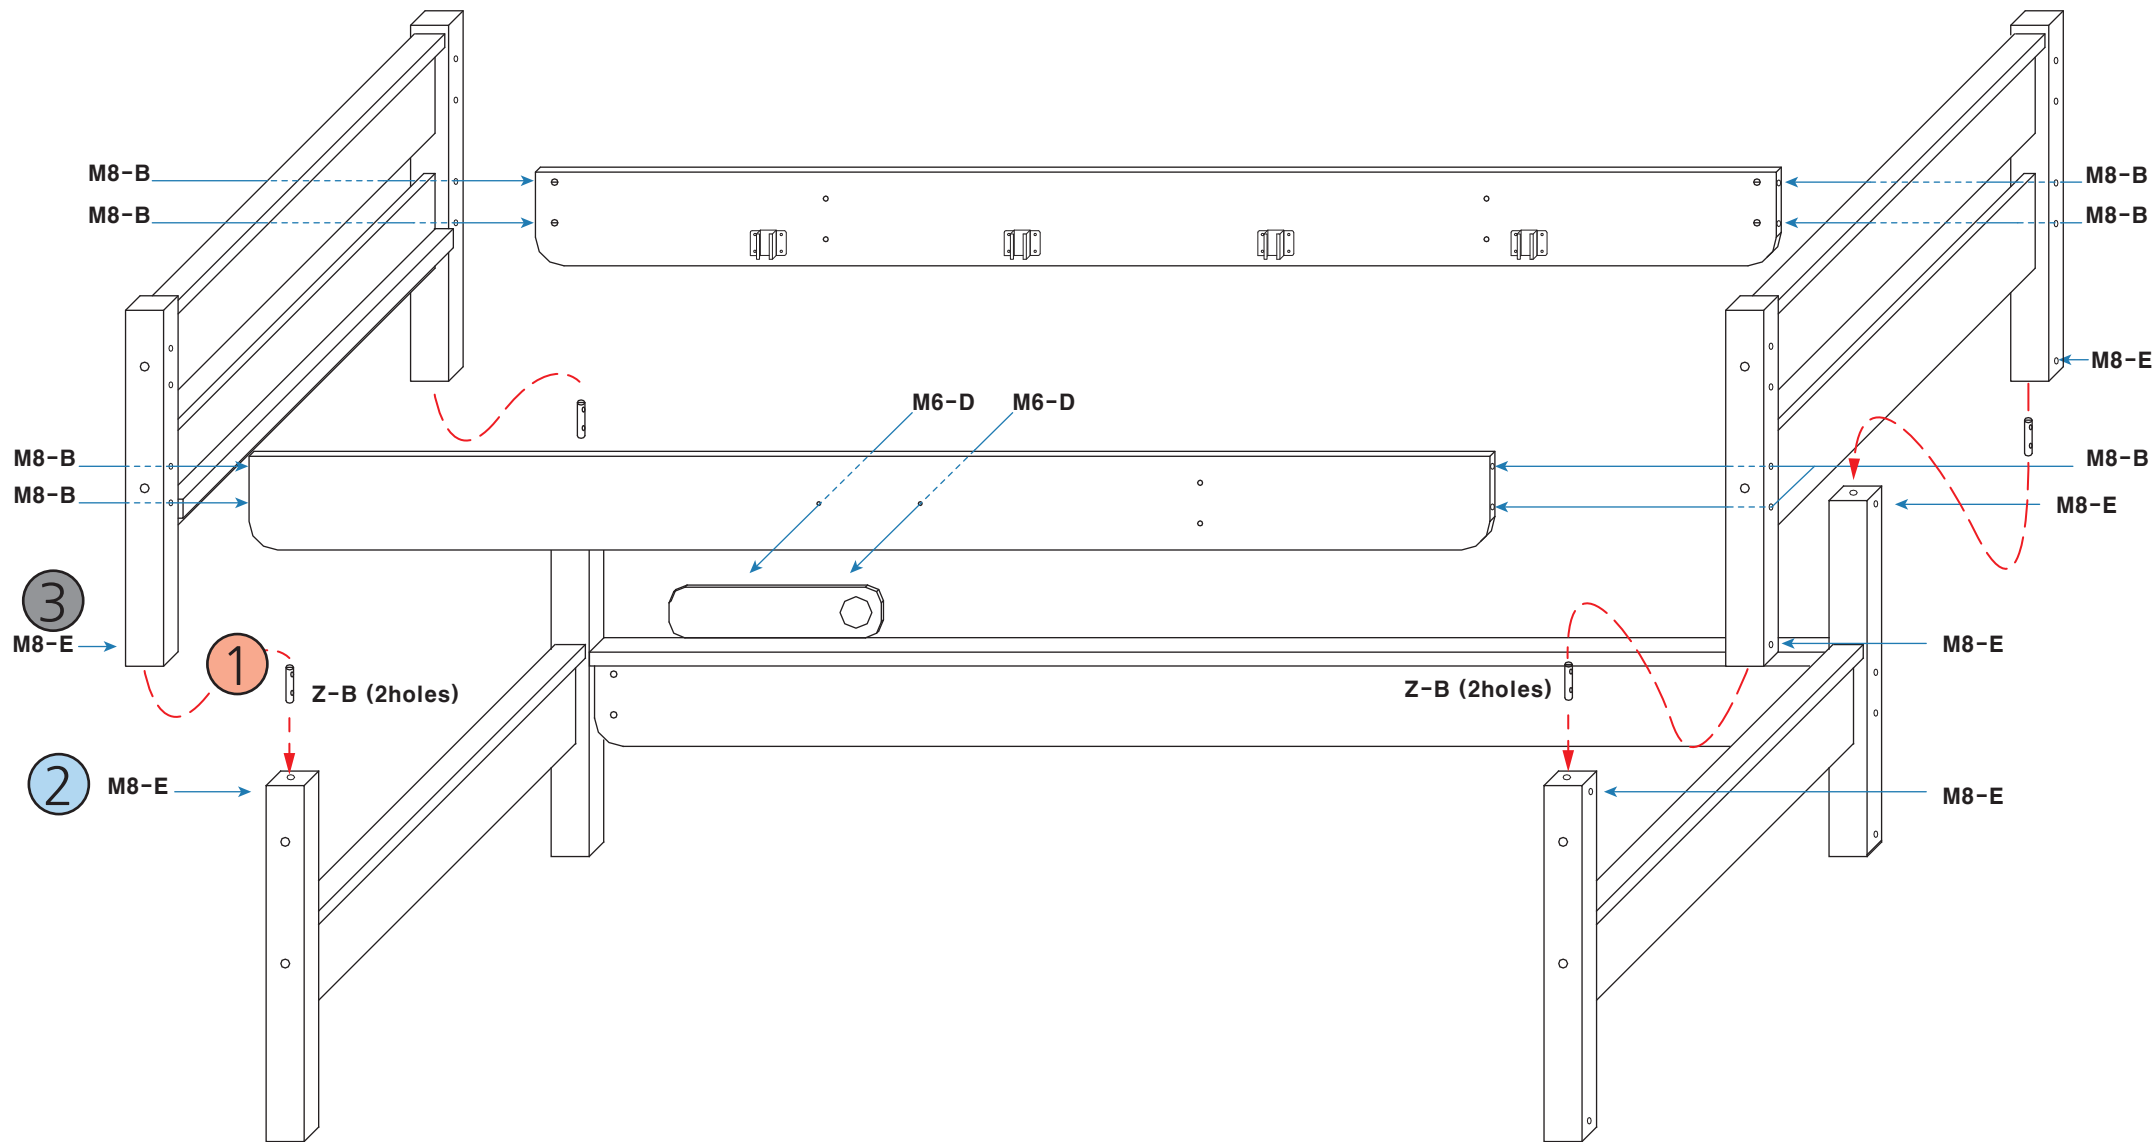

INSTRUCTION

[PARTS LIST]

x 1 set

x 1 set

WOODEN BEAR BED SERIES SUPER SINGLE LOW BUNK BED

Soopsori Co., Ltd
www.soopsori.com.cn
 All rights resered
 Designed by Soopsori Co., Ltd.

[Hardware list Bolts] scale 1:1

- M8-A** **Z-A** x 2 sets
- M8-B** **Z-A** x 14 sets
- M6-C** x 4 sets
- M6-D** x 2 pcs
- M8-E** x 8 pcs
- PCS** x 18 pcs
- Z-B (2holes)** x 4 pcs

***Door on Left hand side

! Derection of Holes
● OK!!!
○ NO!!

! Don' t screw M8-A before assembling the stair on the upper bed.

3

4

Follows **3** **4** **5**

! Please see **3**