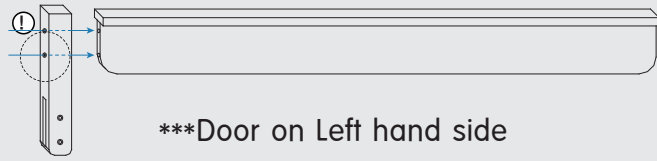

INSTRUCTION

[PARTS LIST]

x 1 set

x 1 set

WOODEN BEAR BED SERIES SUPER SINGLE LOW BUNK BED

Soopsori Co., Ltd
www.soopsori.com.cn
 All rights resered
 Designed by Soopsori Co., Ltd.

[Hardware list Bolts] scale 1:1

- M8-A** **Z-A** x 2 sets
- M8-B** **Z-A** x 14 sets
- M6-C** x 4 sets
- M6-D** x 2 pcs
- M8-E** x 8 pcs
- PCS** x 18 pcs
- Z-B (2holes)** x 4 pcs

***Door on Left hand side

! Derection of Holes
● OK!!!
○ NO!!