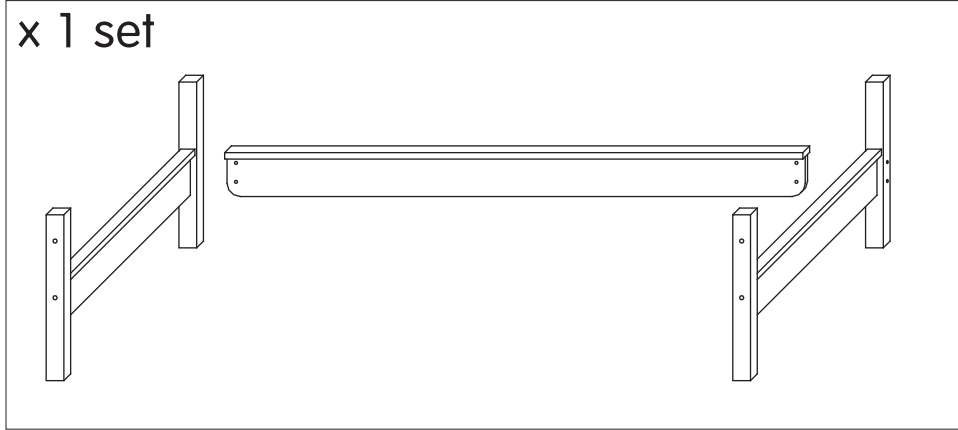

INSTRUCTION

[PARTS LIST]

x 1 set

x 1 set

WOODEN BEAR BED SERIES SUPER SINGLE LOW BUNK BED

Soopsori Co., Ltd
www.soopsori.com.cn
 All rights resered
 Designed by Soopsori Co., Ltd.

[Hardware list Bolts] scale 1:1

- M8-A** **Z-A** x 2 sets
- M8-B** **Z-A** x 14 sets
- M6-C** x 4 sets
- M6-D** x 2 pcs
- M8-E** x 8 pcs
- PCS** x 18 pcs
- Z-B (2holes)** x 4 pcs

***Door on Left hand side

! Derection of Holes
● OK!!!
○ NO!!