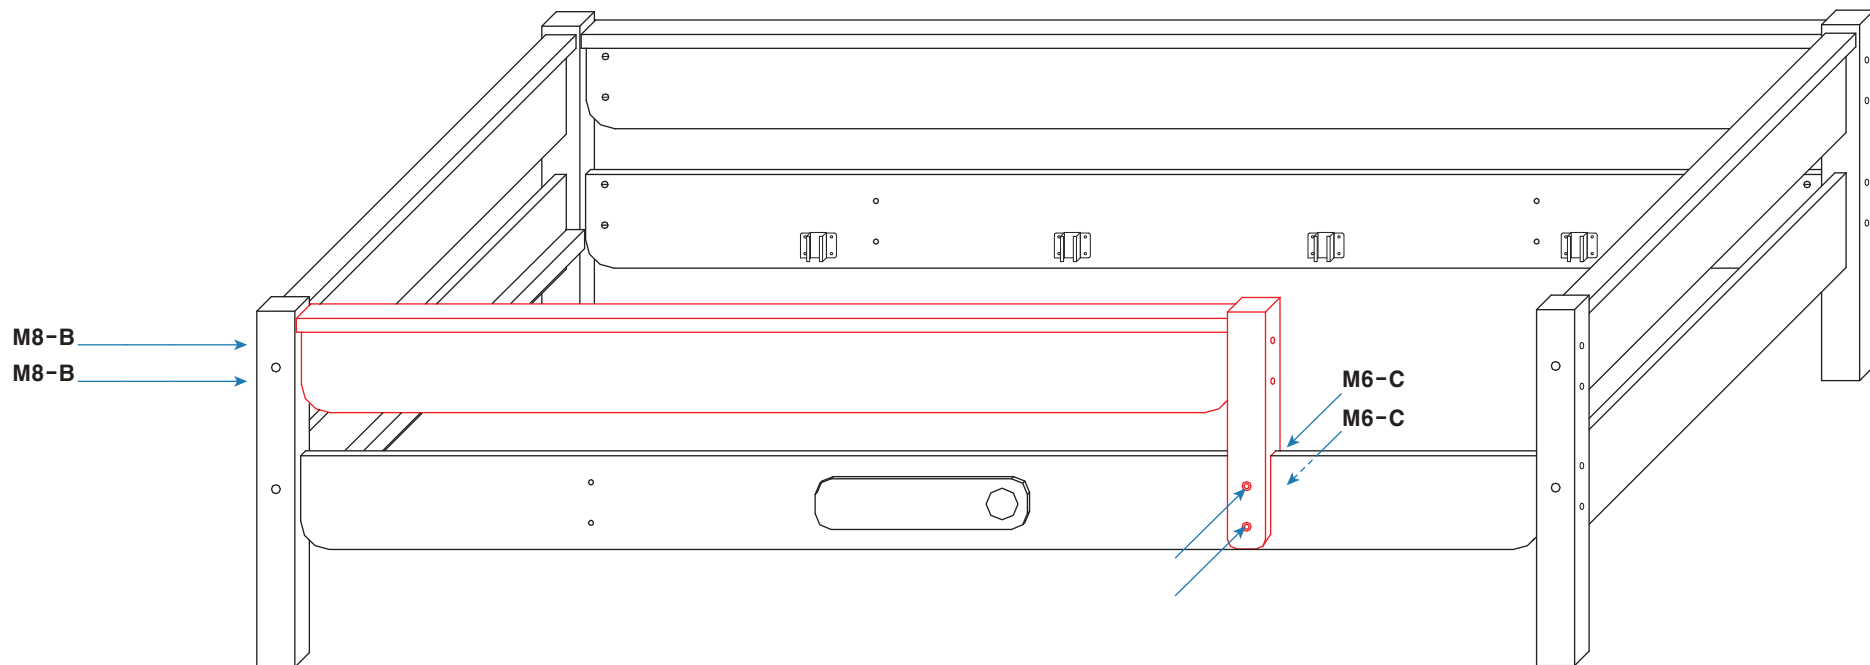

- M8-A** **Z-A** x 2 sets
- M8-B** **Z-A** x 14 sets
- M6-C** x 4 sets
- M6-D** x 2 pcs
- M8-E** x 8 pcs
- PCS** x 18 pcs
- Z-B (2holes)** x 4 pcs

***Door on Left hand side

! Derection of Holes
● OK!!!
○ NO!!

! Don' t screw M8-A before assembling the stair on the upper bed.

3

4

Follows **3** **4** **5**

! Please see **3**